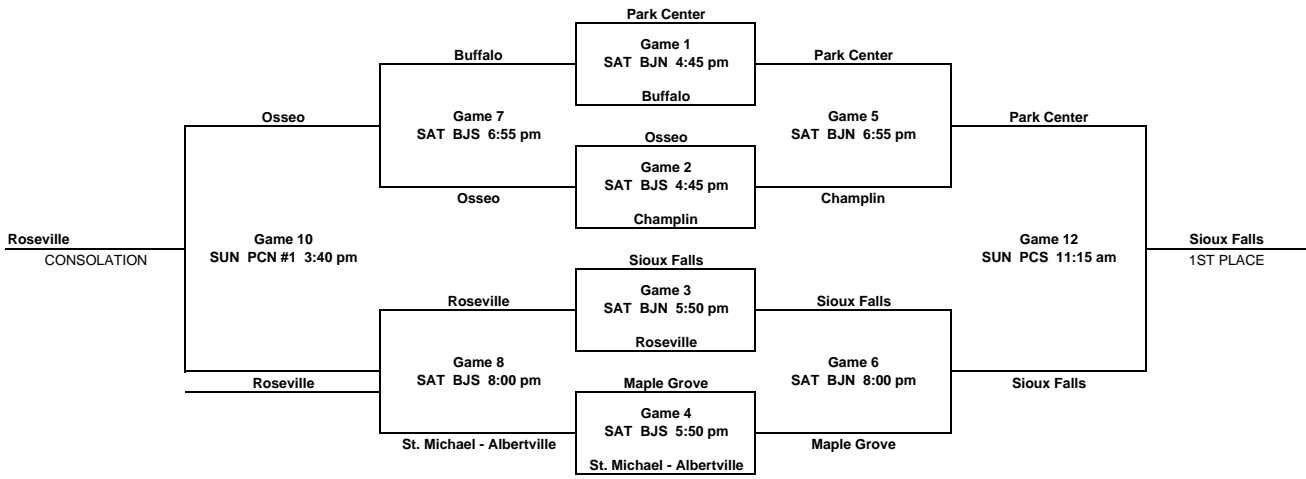

**2010 PIRATE CLASSIC
JANUARY 8 - 10, 2010
GAME SCHEDULE**

7A GIRLS

8 Teams - Bracket

Trophies Awarded for 1st, 2nd, 3rd and Consolation

1. **Gym Key**
2. PCS Park Center South
   - PCN Park Center North
   - BJN Brooklyn Junior High, North ('old gym')
   - BJS Brooklyn Junior High, South ('new gym')
   - BJ Café Brooklyn Junior High, Cafeteria
   - NVN North View Junior, North
   - NVS North View Junior, South

Park Center Senior High School

7300 Brooklyn Blvd
Brooklyn Park, MN 55443

Brooklyn Junior High School

7377 Noble Ave N
Brooklyn Park, MN 55443

North View Junior High School

5869 - 69th Ave N
Brooklyn Park, MN 55429

Please enter the school parking lot from Noble Ave N for all games played at either Park Center or Brooklyn Junior High.
For games at **Park Center**, enter the school entrance on the West side of the parking lot.
For games at **Brooklyn Junior High**, enter the door marked "Pool Entrance".
For games at **North View**, enter the door marked "Community Education Entrance " on the east end of the building.