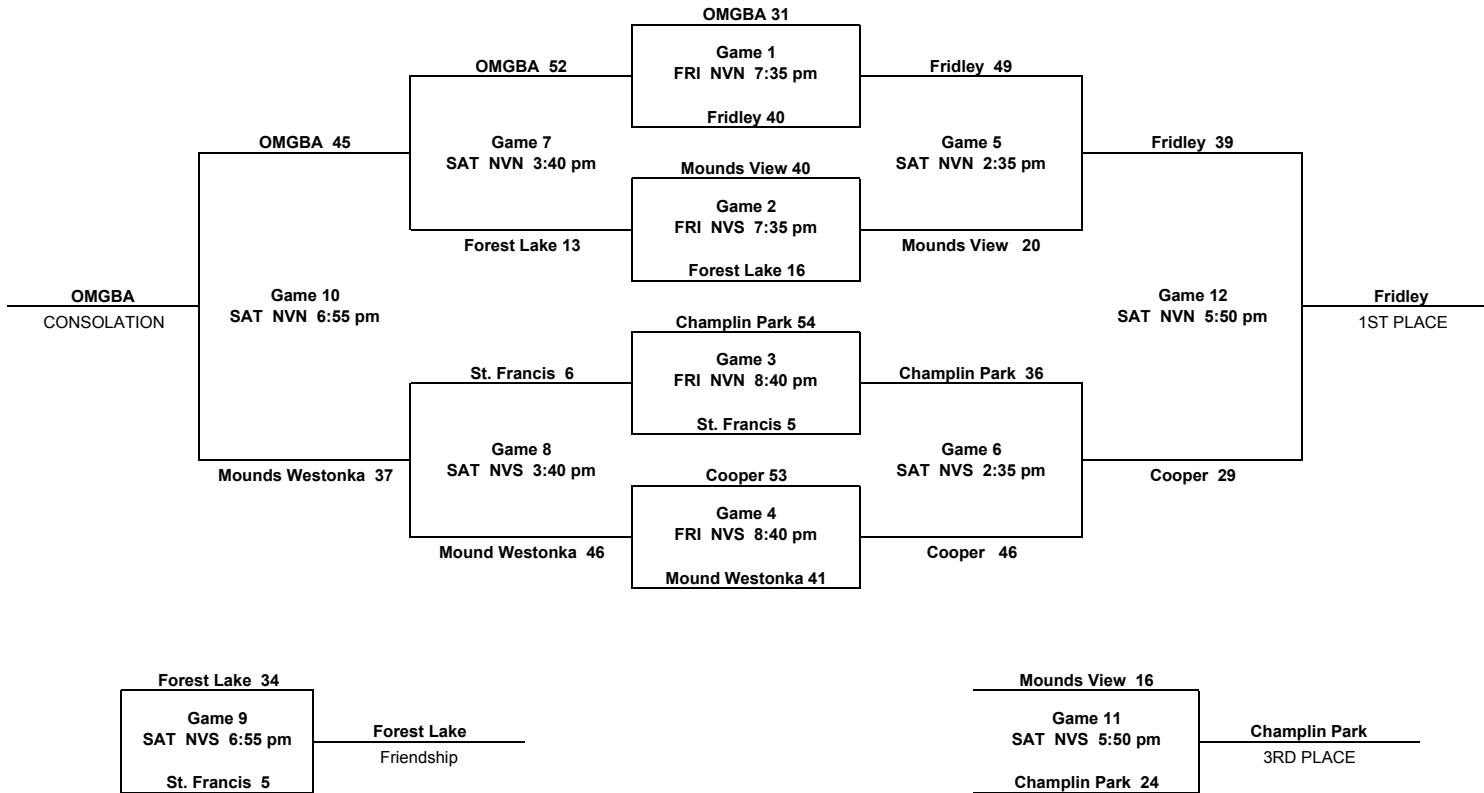

**2012 PIRATE CLASSIC
JANUARY 6 - 8, 2012
GAME SCHEDULE**

6B BOYS

Trophies Awarded for 1st, 2nd, 3rd and Consolation

Gym Key

NVN North View Junior, North
NVS North View Junior, South

North View Junior High School
5869 - 69th Ave N
Brooklyn Park, MN 55429

For games at **North View**, enter the door marked "Community Education Entrance " on the east end of the building.