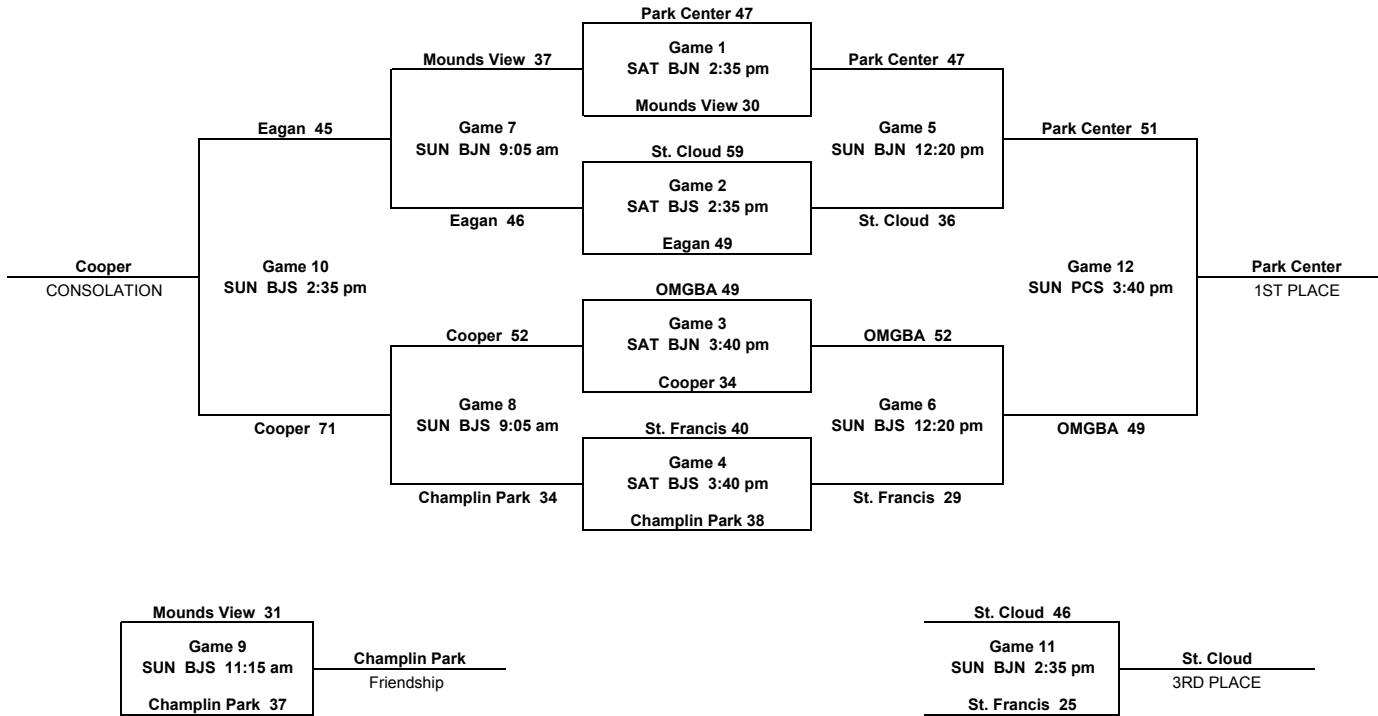

**2012 PIRATE CLASSIC
JANUARY 6 - 8, 2012
GAME SCHEDULE**

8A BOYS

Trophies Awarded for 1st, 2nd, 3rd and Consolation

Park Center Senior High School
7300 Brooklyn Blvd
Brooklyn Park, MN 55443

Brooklyn Junior High School
7377 Noble Ave N
Brooklyn Park, MN 55443

Gym Key

- PCS Park Center South
- PCN Park Center North
- BJN Brooklyn Junior High, North ('old gym')
- BJS Brooklyn Junior High, South ('new gym')

Please enter the school parking lot from Noble Ave N for all games played at either Park Center or Brooklyn Junior High.
For games at **Park Center**, enter the school entrance on the West side of the parking lot.
For games at **Brooklyn Junior High**, enter the door marked "Pool Entrance".