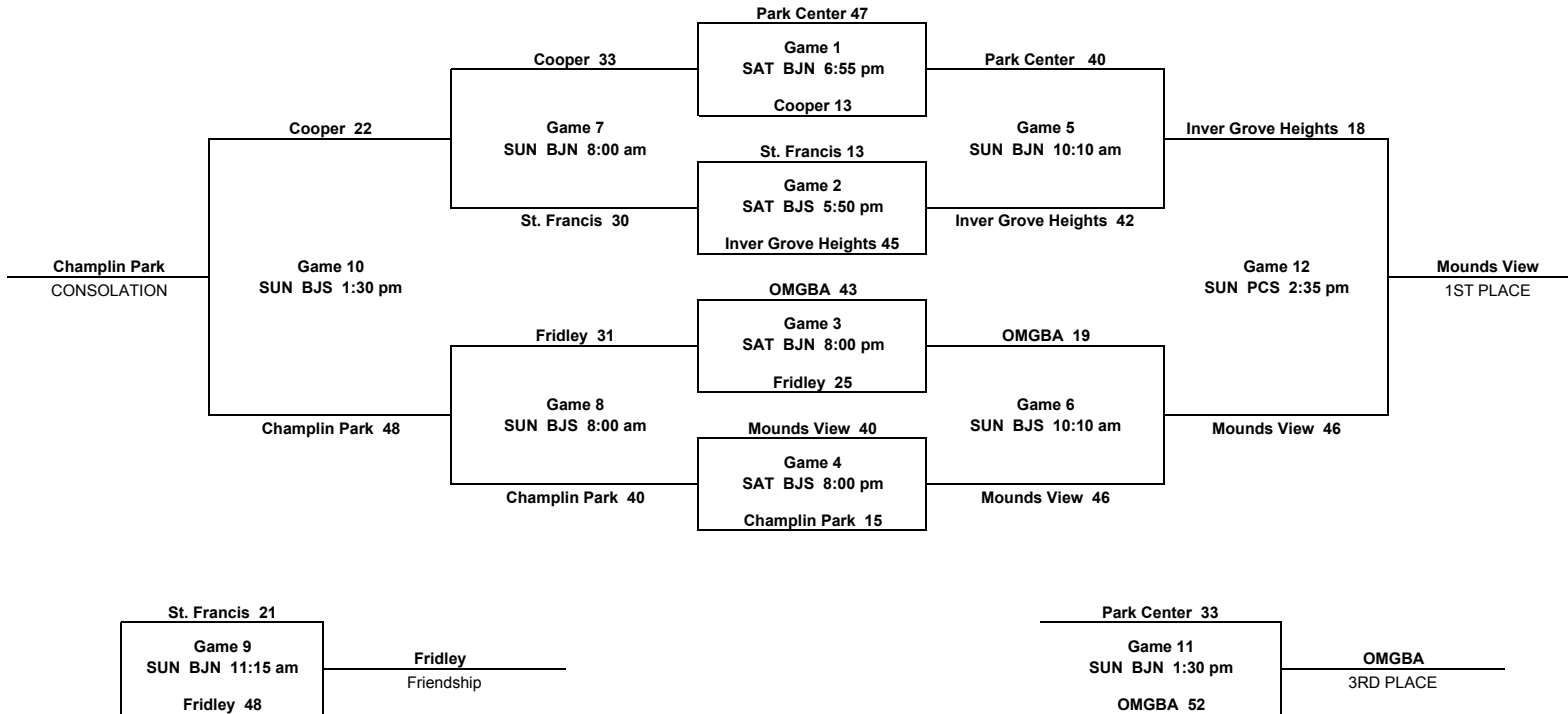

**2012 PIRATE CLASSIC
JANUARY 6 - 8, 2012
GAME SCHEDULE**

8B BOYS

Trophies Awarded for 1st, 2nd, 3rd and Consolation

1. **Gym Key**
2. PCS Park Center South
   - PCN Park Center North
   - BJN Brooklyn Junior High, North ('old gym')
   - BJS Brooklyn Junior High, South ('new gym')

Park Center Senior High School

7300 Brooklyn Blvd
Brooklyn Park, MN 55443

Brooklyn Junior High School

7377 Noble Ave N
Brooklyn Park, MN 55443

Please enter the school parking lot from Noble Ave N for all games played at either Park Center or Brooklyn Junior High.
For games at **Park Center**, enter the school entrance on the West side of the parking lot.
For games at **Brooklyn Junior High**, enter the door marked "Pool Entrance".