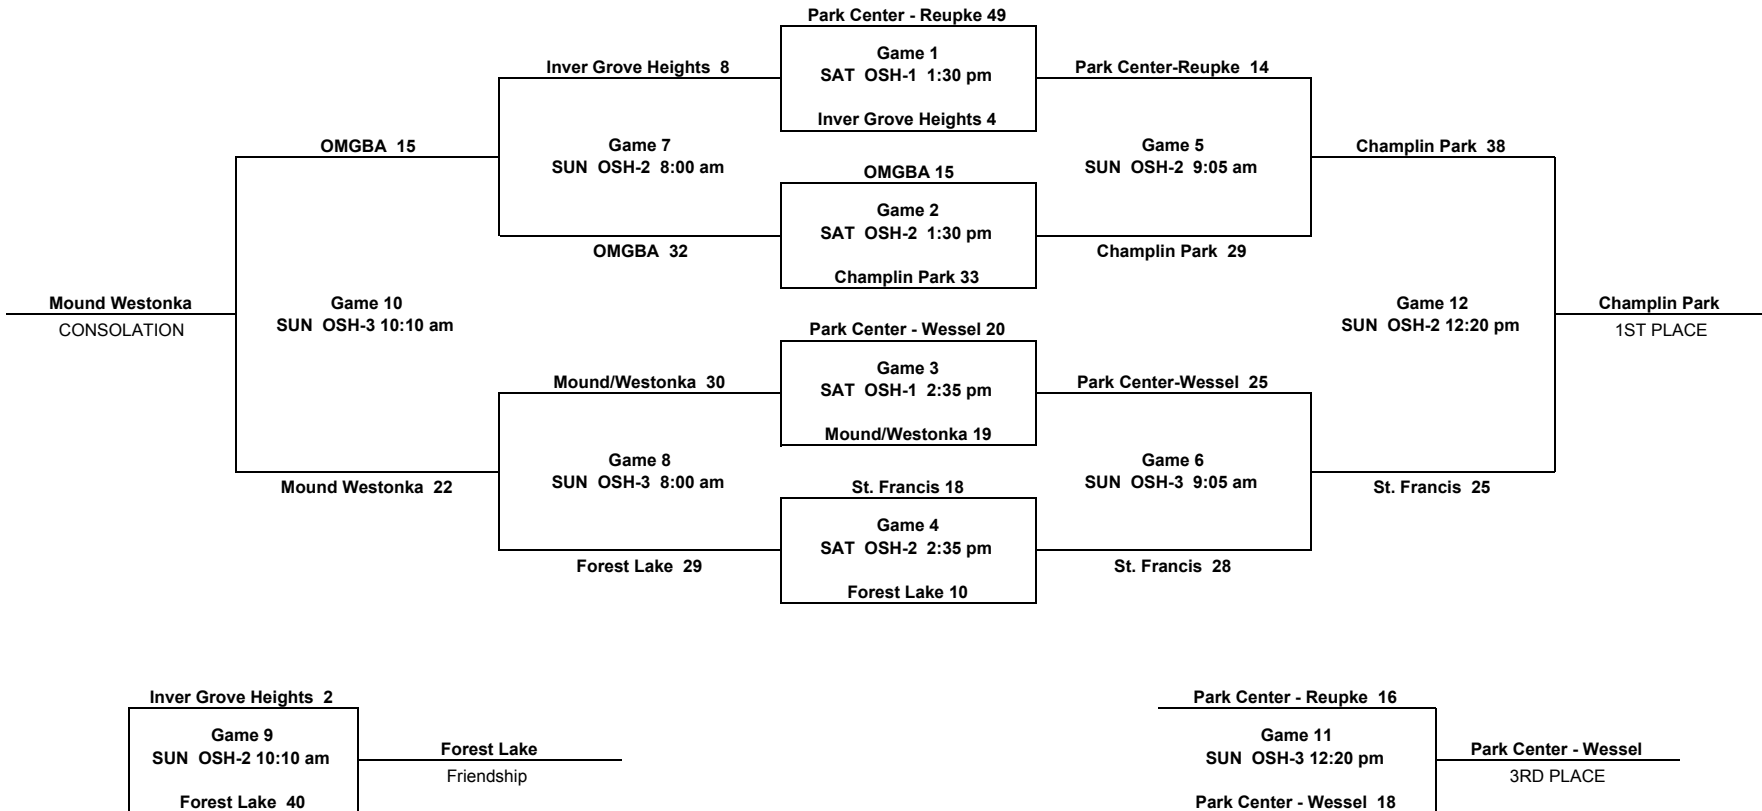

**2012 PIRATE CLASSIC
JANUARY 6 - 8, 2012
GAME SCHEDULE**

4B BOYS

Trophies Awarded for 1st, 2nd, 3rd and Consolation

Gym Key
OSH Osseo Senior High School
317 2nd Ave NW
Osseo, MN 55369