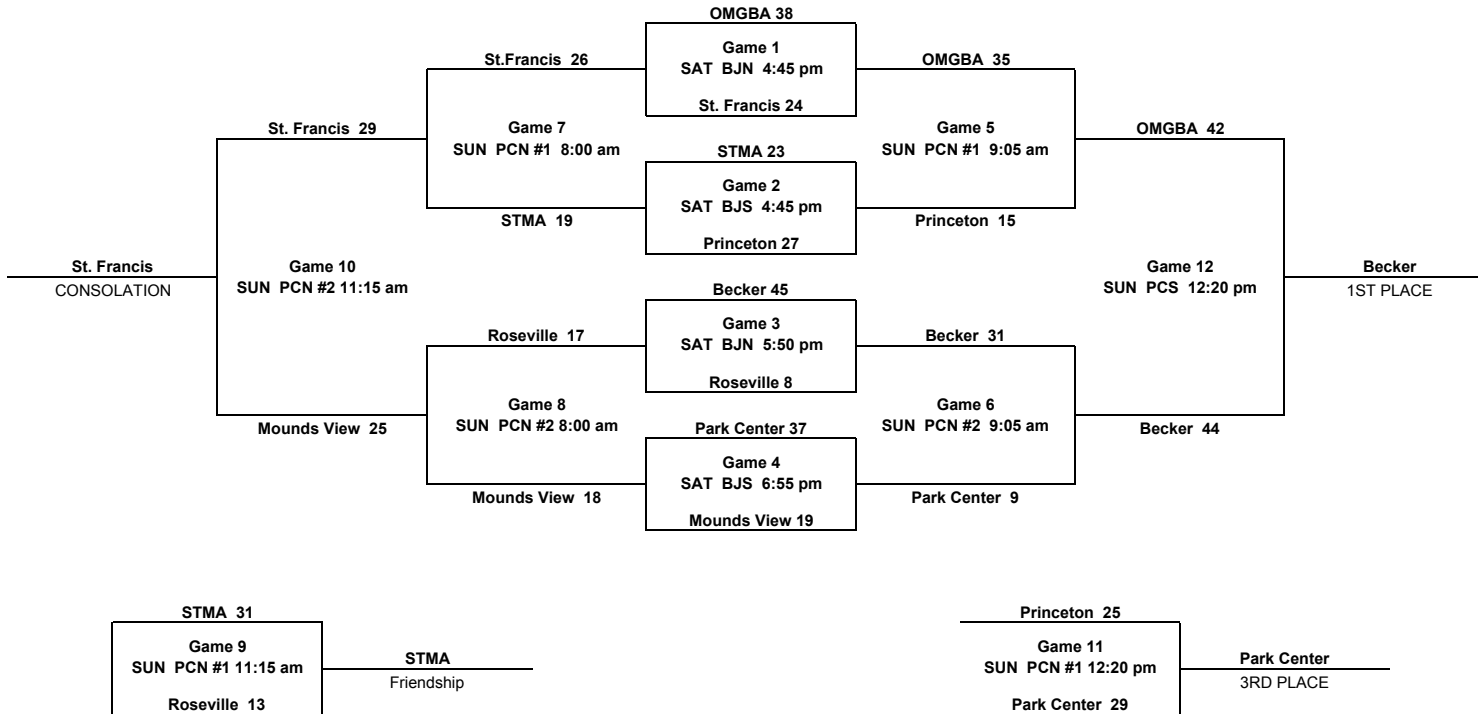

**2012 PIRATE CLASSIC
JANUARY 6 - 8, 2012
GAME SCHEDULE**

6A GIRLS

Trophies Awarded for 1st, 2nd, 3rd and Consolation

Park Center Senior High School

7377 Noble Ave N
Brooklyn Park, MN 55443

Brooklyn Junior High School

7377 Noble Ave N
Brooklyn Park, MN 55443

Gym Key

- PCS Park Center South
- PCN Park Center North
- BJN Brooklyn Junior High, North ('old gym')
- BJS Brooklyn Junior High, South ('new gym')

Please enter the school parking lot from Noble Ave N for all games played at either Park Center or Brooklyn Junior High.
For games at **Park Center**, enter the school entrance on the West side of the parking lot.
For games at **Brooklyn Junior High**, enter the door marked "Pool Entrance".