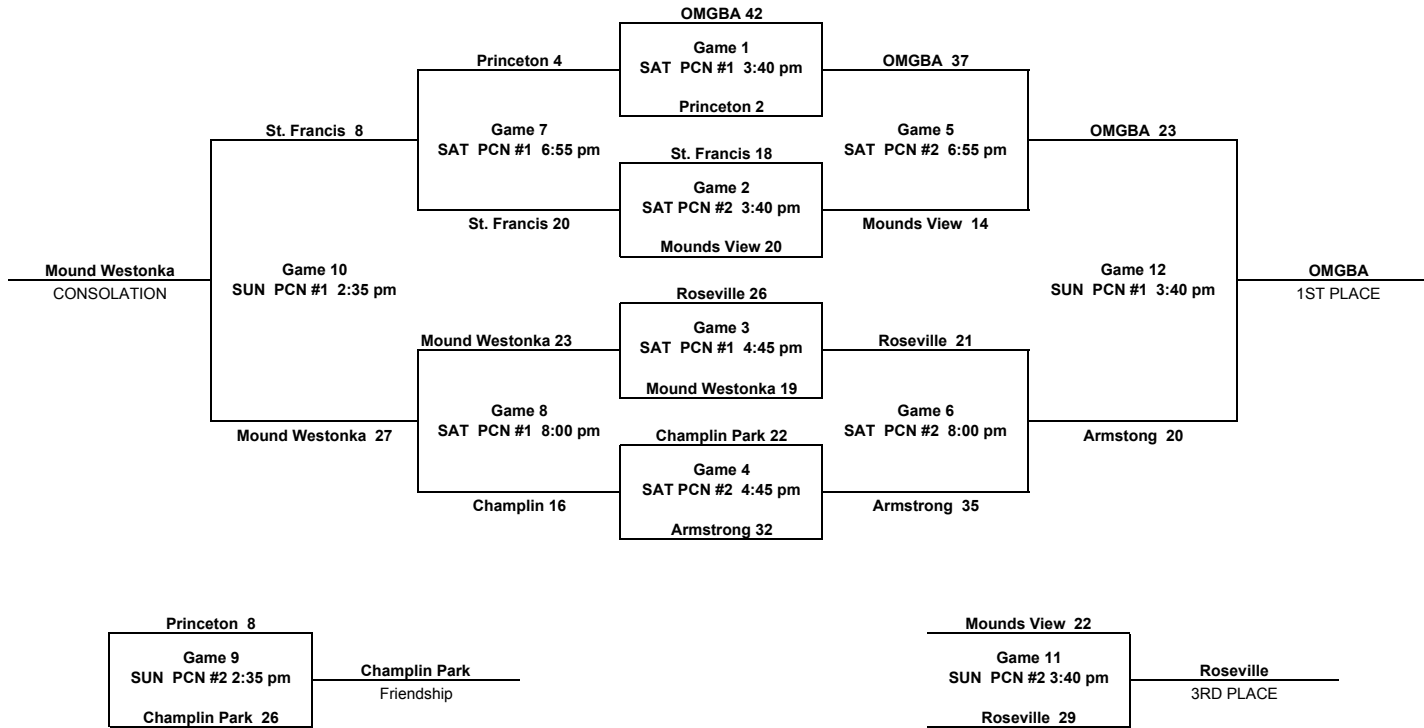

**2012 PIRATE CLASSIC
JANUARY 6 - 8, 2012
GAME SCHEDULE**

6B GIRLS

Trophies Awarded for 1st, 2nd, 3rd and Consolation

Gym Key

PCS Park Center South
PCN Park Center North

Park Center Senior High School
7377 Noble Ave N
Brooklyn Park, MN 55443

Please enter the school parking lot from Noble Ave N for all games played at either Park Center or Brooklyn Junior High.
For games at **Park Center**, enter the school entrance on the West side of the parking lot.