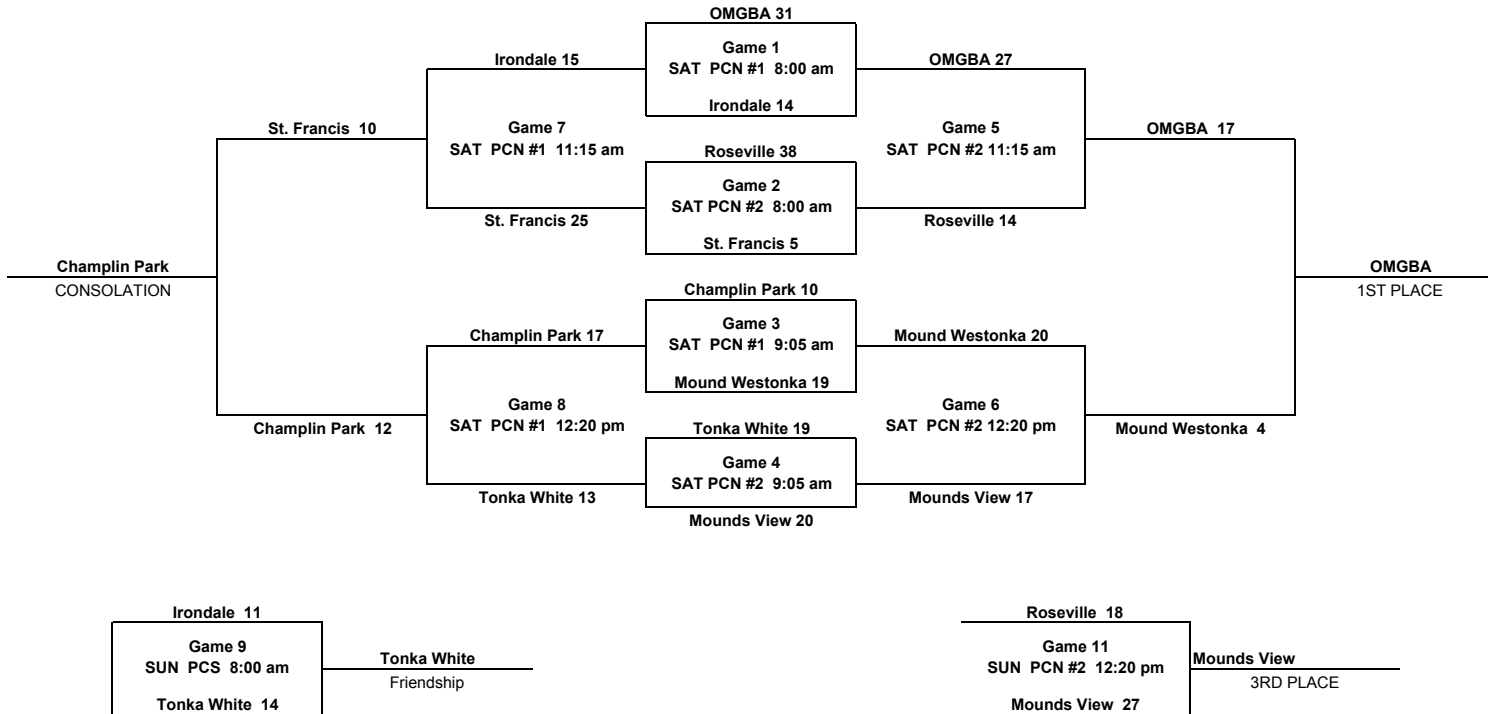

**2012 PIRATE CLASSIC
JANUARY 6 - 8, 2012
GAME SCHEDULE**

5B GIRLS

Trophies Awarded for 1st, 2nd, 3rd and Consolation

Gym Key
PCS Park Center South
PCN Park Center North
OSH Osseo High School

Park Center Senior High School
7377 Noble Ave N
Brooklyn Park, MN 55443

Osseo Senior High School
317 2nd Ave NW
Osseo, MN 55369

Please enter the school parking lot from Noble Ave N for all games played at either Park Center or Brooklyn Junior High.
For games at **Park Center**, enter the school entrance on the West side of the parking lot.